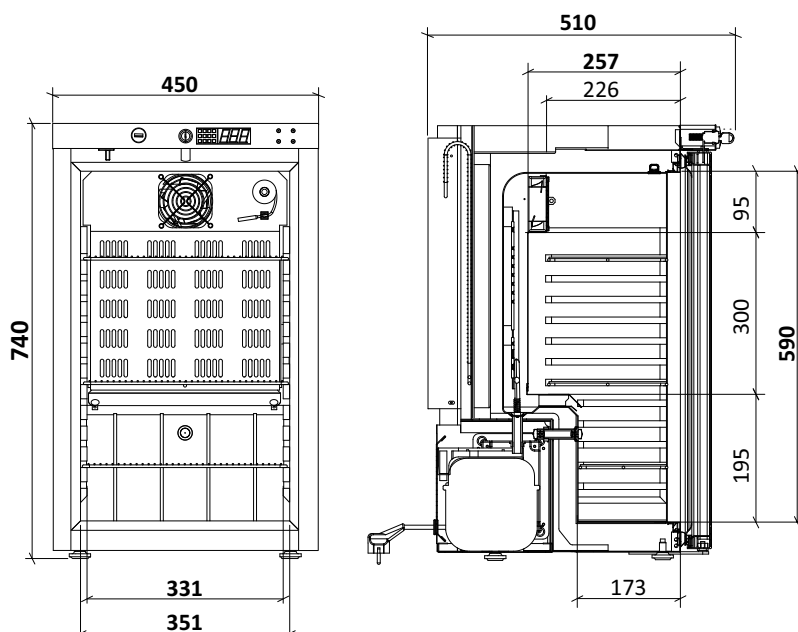

##### ARV 66 CS PO | ARV 66 CS PV DIN

- Internal Dimension  
W331 x D257 x H590mm
- White Interior Thermoforming
- Outside Surface White (Skinplate)
- Polyurethane Water Base Insulation 50mm
- Automatic Defrost
- Ventilated Cold
- Removable Shelves in Plated Steel  
2 x (346x203mm) + 1 x (346x150mm)
- Reversible Door
- Self Closing Door
- Hole for External Probe
- Additional Probe for Product Temperature
- Wall Mounted Support on Back
- Horizontal LED Lighting Inside
- 4 Levelers
- Locker Included
- Compliant with DIN Directive 58345

Código Code	Modelo Model	Largura Width	Profundidade Depth	Altura Height	Volume   Lt	Peso   Kg	Potência Power	Tensão   Freq. Tension   Freq.	Consumo Consumption	Prateleiras Shelves	Nível Ruído Noise Level	Gás Gas
800901_1000	ARV 66 CS PO DIN	450mm	470(+40)mm	740mm	52   30	34   36	85W	230V - 50Hz	775 kwh/ano kwh/year	3	< 45 dB	R 600a
800902_700	ARV 66 CS PV DIN	450mm	470(+40)mm	740mm	52   30	35   37	85W	230V - 50Hz	785 kwh/ano kwh/year	3	< 45 dB	R 600a

#### Opcionais Optional

Prateleira Pequena Small Shelf | 6€

Cod. 007121

Prateleira Grande Large Shelf | 7€

Cod. 007121\_100

Embalagem Madeira | 22€

Wood Package

Capacidade Carga (unid)

Load capacity (unit)

TIR	20"	40"
336	144	300

**ARV 66 CS PO  
DIN**

**ARV 66 CS PV  
DIN**

Código Code	Modelo Model	Classe Climática Climate Class	Classe Energética Energy Class	Preço Price
800901_1000	ARV 66 CS PO DIN	4	N.A.	
800902_700	ARV 66 CS PV DIN	4	N.A.	